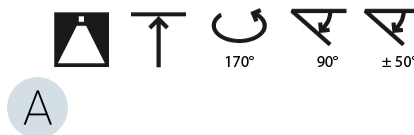

GENERAL

Series: Sign Diva Dancer
Subseries: Sign Diva Dancer Korona
Partner: Prolicht
Division: Architectural
Installation: Suspension
Product Type: Pendant
Mounting Location: Ceiling
Light Distribution: Adjustable

PHYSICAL

Shape: Round
Diameter (mm): 200
Diameter (in): 7 7/8
Height (mm): 1620
Height (in): 63 3/4
Weight (kg): 3.3
Weight (lbs): 7.26
Diffuser: PMMA - Opal / Micro-Prism / Sparkling Secret / Vintage Industrial
Fixture Finish: SSR / BKV / CWI / CRY / HAB / UFT / ITA / RUA / FTG / MYG / LOD / PUS / FRO / FUP / KIA / POP / BLS / SPG / MEY / GOH / CHC / COM / ABZ / JAG / OBR / MOS / ROR
Fixture Material: PMMA / Extruded Aluminum / Steel

ELECTRICAL

Lamp Type: LED (Zhaga Standard)
Input Wattage (W): 11
Total Output Wattage (W): 10
Dimming: Tri-Mode (Non-Dimming and Phase Dimming (120Vac only) and 0-10V Dimming)
Driver Included: Yes
Driver Location: Integrated
Driver Type: Constant Current - Universal
Driver Class: Class 2
Input Voltage (V): 120 - 277
Constant Current (MA): 350

LED

Color Temperature (°K): 2700 / 3000 / 3500 / 4000
Max. Delivered Lumen (lm): 860 / 1080 / 1088 / 1110
CRI: >90 CRI
Lamp Life (hrs): 50000

OPTICAL

Adjustability: Rotational Canopy 170°; Tilting Canopy ±50°; Tilting Head ±90°

RATINGS AND CERTIFICATIONS

Certified By: Certified for North American Standards
IP rating: IP20