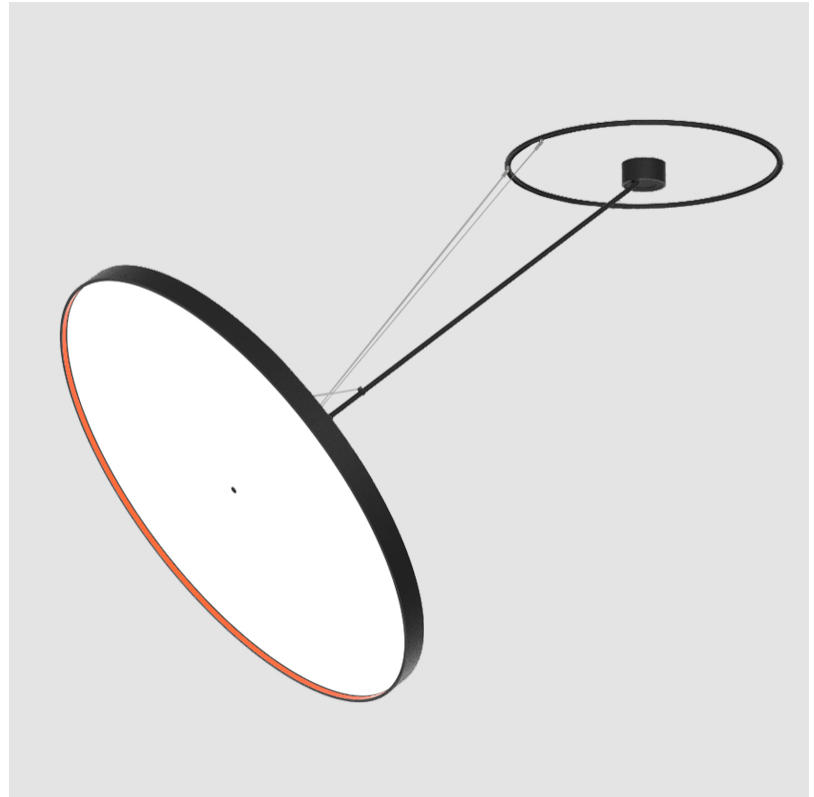

GENERAL

Series: Sign Diva Dancer
Subseries: Sign Diva Dancer Korona
Partner: Prolicht
Division: Architectural
Installation: Suspension
Product Type: Pendant
Mounting Location: Ceiling
Light Distribution: Adjustable

PHYSICAL

Shape: Round
Diameter (mm): 1100
Diameter (in): 43 5/16
Height (mm): 1620
Height (in): 63 3/4
Weight (kg): 15.5
Weight (lbs): 34.1
Diffuser: PMMA - Opal / Micro-Prism / Sparkling Secret / Vintage Industrial
Fixture Finish: SSR / BKV / CWI / CRY / HAB / UFT / ITA / RUA / FTG / MYG / LOD / PUS / FRO / FUP / KIA / POP / BLS / SPG / MEY / GOH / CHC / COM / ABZ / JAG / OBR / MOS / ROR
Fixture Material: PMMA / Extruded Aluminum / Steel

ELECTRICAL

Lamp Type: LED (Zhaga Standard)
Input Wattage (W): 169.4
Total Output Wattage (W): 135
Dimming: Tri-Mode (Non-Dimming and Phase Dimming (120Vac only) and 0-10V Dimming)
Driver Included: Yes
Driver Location: Integrated
Driver Type: Constant Current - Universal
Driver Class: Class 2
Input Voltage (V): 120 - 277
Constant Current (MA): 600

LED

Color Temperature (°K): 2700 / 3000 / 4000
Max. Delivered Lumen (lm): 19520 / 19933 / 20340
CRI: >90 CRI
Lamp Life (hrs): 50000

OPTICAL

Adjustability: Rotational Canopy 170°; Tilting Canopy ±50°; Tilting Head ±90°

RATINGS AND CERTIFICATIONS

Certified By: Certified for North American Standards
IP rating: IP20