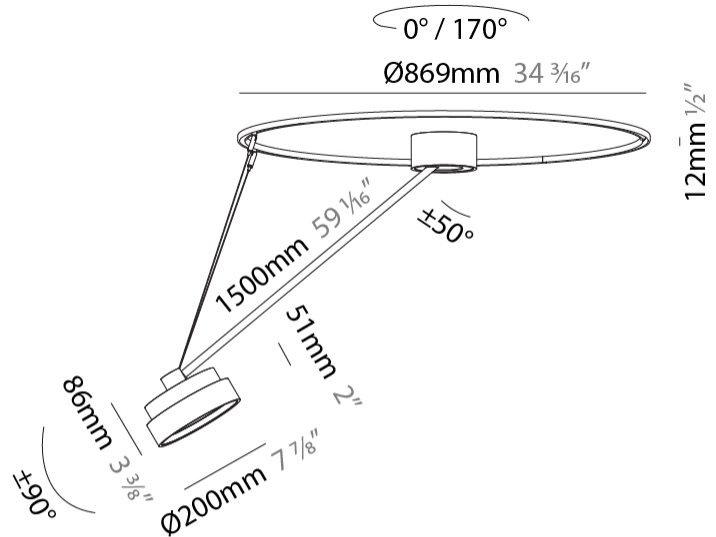

GENERAL

Series: Sign Diva Dancer
Subseries: Sign Diva Dancer Korona
Partner: Prolicht
Division: Architectural
Installation: Suspension
Product Type: Pendant
Mounting Location: Ceiling
Light Distribution: Adjustable

PHYSICAL

Shape: Round
Diameter (mm): 200
Diameter (in): 7 7/8
Height (mm): 1620
Height (in): 63 3/4
Weight (kg): 3.3
Weight (lbs): 7.26
Diffuser: PMMA - Opal / Micro-Prism / Sparkling Secret / Vintage Industrial
Fixture Finish: SSR / BKV / CWI / CRY / HAB / UFT / ITA / RUA / FTG / MYG / LOD / PUS / FRO / FUP / KIA / POP / BLS / SPG / MEY / GOH / CHC / COM / ABZ / JAG / OBR / MOS / ROR
Fixture Material: PMMA / Extruded Aluminum / Steel

ELECTRICAL

Lamp Type: LED (Zhaga Standard)
Input Wattage (W): 11
Total Output Wattage (W): 10
Dimming: Tri-Mode (Non-Dimming and Phase Dimming (120Vac only) and 0-10V Dimming)
Driver Included: Yes
Driver Location: Integrated
Driver Type: Constant Current - Universal
Driver Class: Class 2
Input Voltage (V): 120 - 277
Constant Current (MA): 350

LED

Color Temperature (°K): 2700 / 3000 / 3500 / 4000
Max. Delivered Lumen (lm): 860 / 1080 / 1088 / 1110
CRI: >90 CRI
Lamp Life (hrs): 50000

OPTICAL

Adjustability: Rotational Canopy 170°; Tilting Canopy ±50°; Tilting Head ±90°

RATINGS AND CERTIFICATIONS

Certified By: Certified for North American Standards
IP rating: IP20