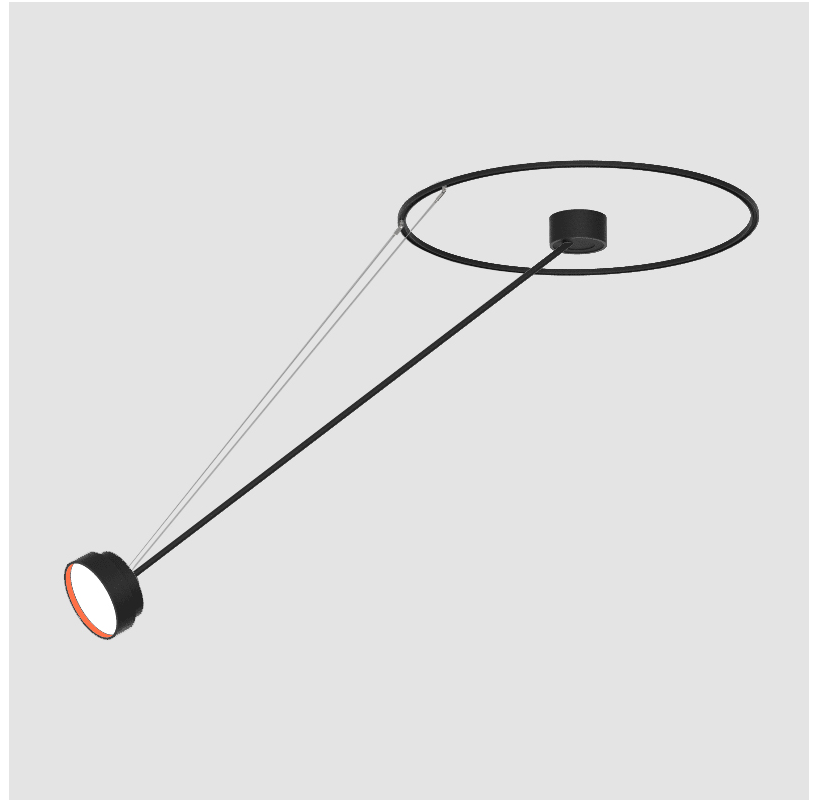

GENERAL

Series: Sign Diva Dancer
Subseries: Sign Diva Dancer Korona
Partner: Prolicht
Division: Architectural
Installation: Suspension
Product Type: Pendant
Mounting Location: Ceiling
Light Distribution: Adjustable

PHYSICAL

Shape: Round
Diameter (mm): 200
Diameter (in): 7 7/8
Height (mm): 1620
Height (in): 63 3/4
Weight (kg): 3.3
Weight (lbs): 7.26
Diffuser: PMMA - Opal / Micro-Prism / Sparkling Secret / Vintage Industrial
Fixture Finish: SSR / BKV / CWI / CRY / HAB / UFT / ITA / RUA / FTG / MYG / LOD / PUS / FRO / FUP / KIA / POP / BLS / SPG / MEY / GOH / CHC / COM / ABZ / JAG / OBR / MOS / ROR
Fixture Material: PMMA / Extruded Aluminum / Steel

ELECTRICAL

Lamp Type: LED (Zhaga Standard)
Input Wattage (W): 11
Total Output Wattage (W): 10
Dimming: Tri-Mode (Non-Dimming and Phase Dimming (120Vac only) and 0-10V Dimming)
Driver Included: Yes
Driver Location: Integrated
Driver Type: Constant Current - Universal
Driver Class: Class 2
Input Voltage (V): 120 - 277
Constant Current (MA): 350

LED

Color Temperature (°K): 2700 / 3000 / 3500 / 4000
Max. Delivered Lumen (lm): 860 / 1080 / 1088 / 1110
CRI: >90 CRI
Lamp Life (hrs): 50000

OPTICAL

Adjustability: Rotational Canopy 170°; Tilting Canopy ±50°; Tilting Head ±90°

RATINGS AND CERTIFICATIONS

Certified By: Certified for North American Standards
IP rating: IP20