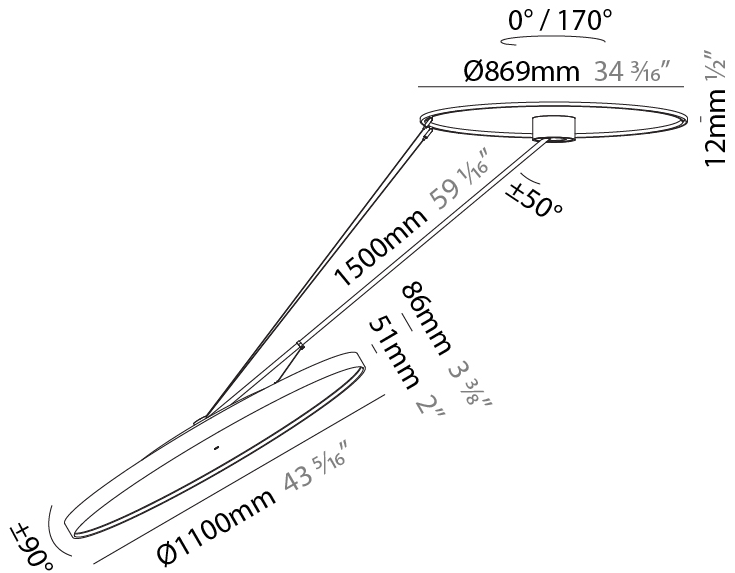

GENERAL

Series: Sign Diva Dancer
Subseries: Sign Diva Dancer Korona
Partner: Prolicht
Division: Architectural
Installation: Suspension
Product Type: Pendant
Mounting Location: Ceiling
Light Distribution: Adjustable

PHYSICAL

Shape: Round
Diameter (mm): 1100
Diameter (in): 43 5/16
Height (mm): 1620
Height (in): 63 3/4
Weight (kg): 15.5
Weight (lbs): 34.1
Diffuser: PMMA - Opal / Micro-Prism / Sparkling Secret / Vintage Industrial
Fixture Finish: SSR / BKV / CWI / CRY / HAB / UFT / ITA / RUA / FTG / MYG / LOD / PUS / FRO / FUP / KIA / POP / BLS / SPG / MEY / GOH / CHC / COM / ABZ / JAG / OBR / MOS / ROR
Fixture Material: PMMA / Extruded Aluminum / Steel

ELECTRICAL

Lamp Type: LED (Zhaga Standard)
Input Wattage (W): 169.4
Total Output Wattage (W): 135
Dimming: Tri-Mode (Non-Dimming and Phase Dimming (120Vac only) and 0-10V Dimming)
Driver Included: Yes
Driver Location: Integrated
Driver Type: Constant Current - Universal
Driver Class: Class 2
Input Voltage (V): 120 - 277
Constant Current (MA): 600

LED

Color Temperature (°K): 2700 / 3000 / 4000
Max. Delivered Lumen (lm): 19520 / 19933 / 20340
CRI: >90 CRI
Lamp Life (hrs): 50000

OPTICAL

Adjustability: Rotational Canopy 170°; Tilting Canopy ±50°; Tilting Head ±90°

RATINGS AND CERTIFICATIONS

Certified By: Certified for North American Standards
IP rating: IP20